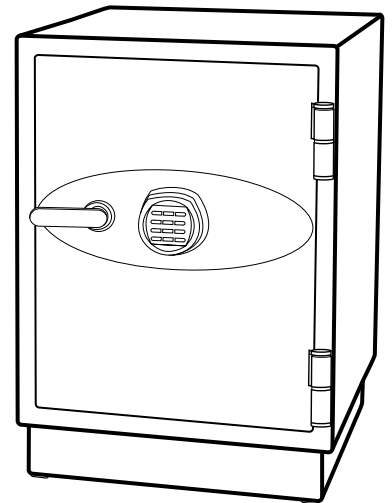

DS2500E

Phoenix DS2500E Datacombi Series

Optional Extras

DS2501E

Optional Extras Prices

Electronic Finger Print Recognition Lock	£294.00
Shelf	£31.00
Base Fixing Tray	£160.00
Keys – High Security Pin Tumbler (Dimple)	£22.00