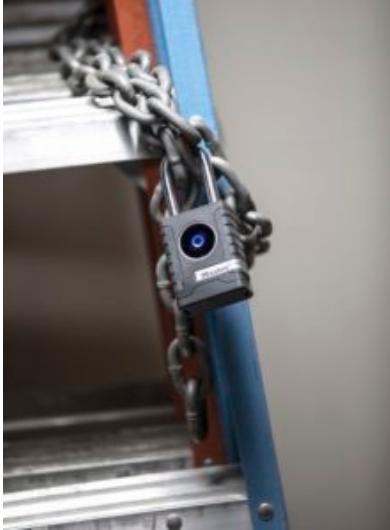

4401EURLHEC BLUETOOTH OUTDOOR PADLOCK

- Ideal for use in business applications working with many locks and many users
- Use your Smartphone to open and manage your lock with the Master Lock® Vault Enterprise app
- Master Lock® Vault Enterprise IOS or Android app to control access
- Share access with others - temporary or permanent
- Low battery notification and reminders on padlock and in app
- Battery (CR) is easily replaced
- Battery jump allows for temporary access if battery dies while locked

SKU: 4401EURC

ADDITIONAL INFORMATION

Weight	0.375 kg
Dimensions	190 (H) x 56 (W) mm
Shackle Diameter	9mm
Vertical Shackle Clearance	51mm
Horizontal Shackle Clearance	23mm

4401EURLHEC BLUETOOTH OUTDOOR PADLOCK IMAGES