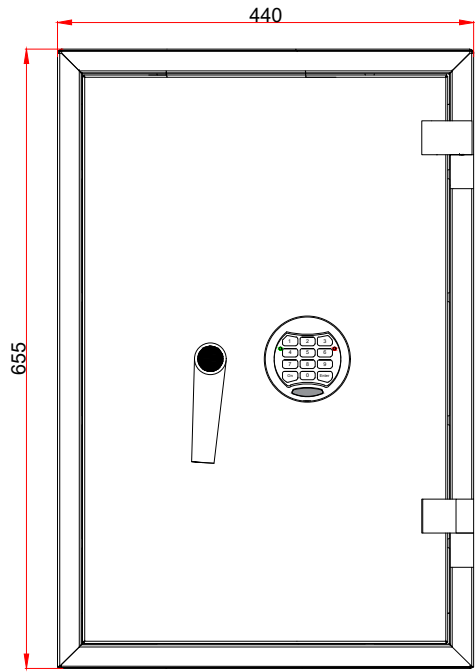

FRONT

SIDE

TOP

3D MODEL

		BURTON SECURITY LIMITED BROCKHOLES BUSINESS PARK ROCK MILL ROAD BROCKHOLES HOLMFIRTH HD9 7BN	
PRODUCT: BURTON HOME SAFE GRADE 0 - SIZE 4			
SIZE:	SIZE 4	GRADE:	GRADE 0
DRAWING NUMBER:		HSG0-BS-XX-004	
DRAWN BY:		CHECKED BY:	
NE		AG	
DATE:	REVISION:	PAGE SIZE:	
14.11.2022	01	A4 - 1:8	