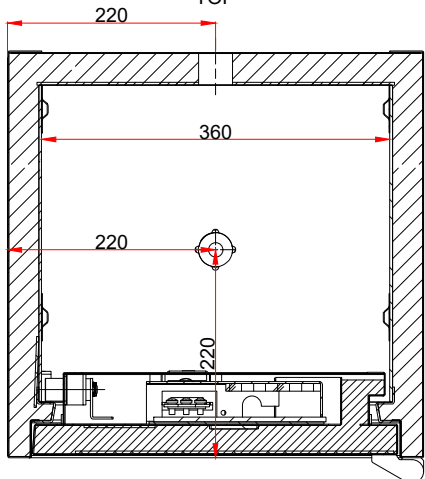

FRONT

SIDE

TOP

3D MODEL

		BURTON SECURITY LIMITED BROCKHOLES BUSINESS PARK ROCK MILL ROAD BROCKHOLES HOLMFIRTH HD9 7BN	
PRODUCT: BURTON HOME SAFE GRADE 0 - SIZE 4			
SIZE:	SIZE 4	GRADE:	GRADE 0
DRAWING NUMBER:		HSG0-BS-XX-004	
DRAWN BY:		CHECKED BY:	
NE		AG	
DATE:	REVISION:	PAGE SIZE:	
14.11.2022	01	A4 - 1:8	