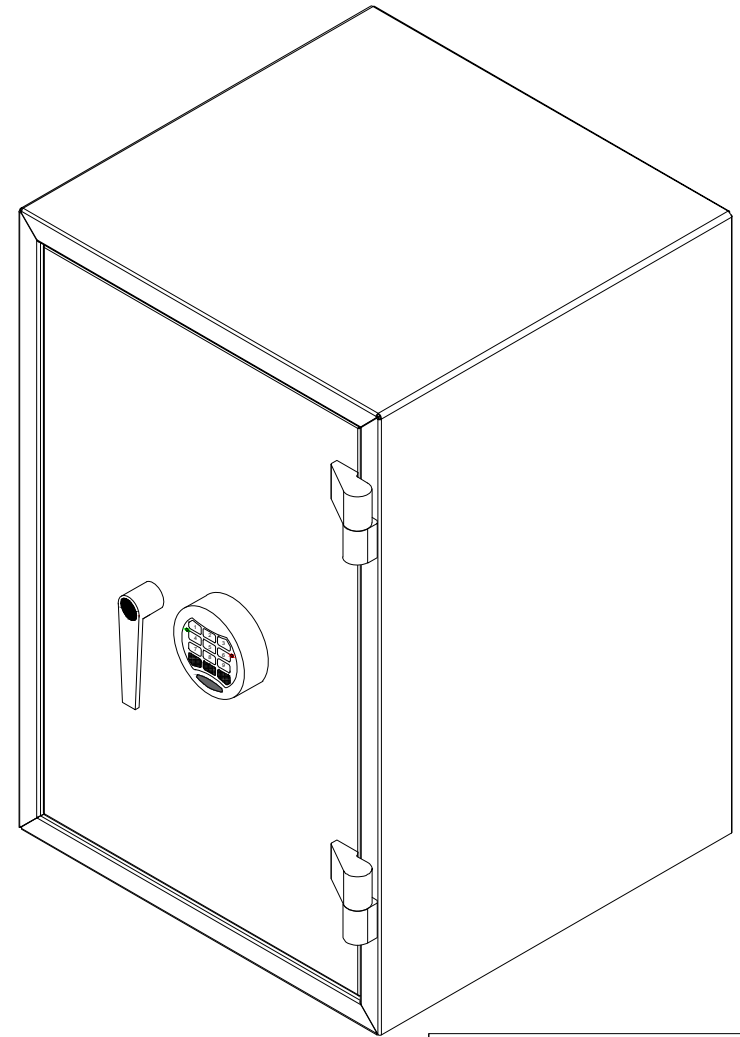

FRONT

SIDE

TOP

3D MODEL

		BURTON SECURITY LIMITED BROCKHOLES BUSINESS PARK ROCK MILL ROAD BROCKHOLES HOLMFIRTH HD9 7BN	
PRODUCT: BURTON HOME SAFE GRADE 0 - SIZE 4			
SIZE:	SIZE 4	GRADE:	GRADE 0
DRAWING NUMBER:		HSG0-BS-XX-004	
DRAWN BY:		CHECKED BY:	
NE		AG	
DATE:	REVISION:	PAGE SIZE:	
14.11.2022	01	A4 - 1:8	