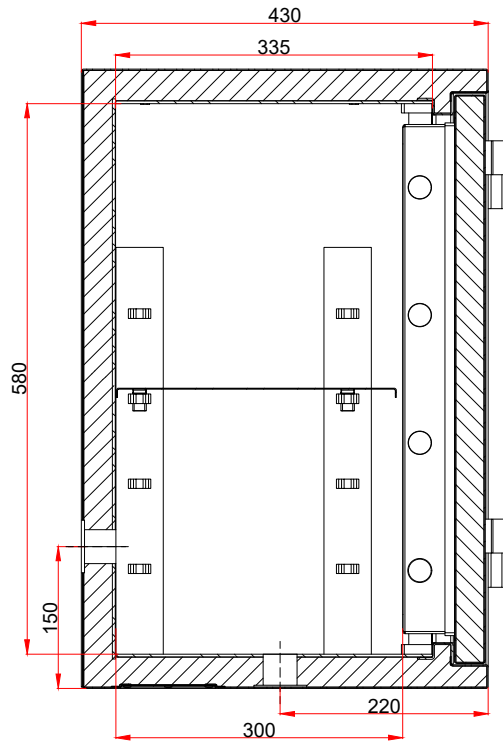

FRONT

SIDE

TOP

3D MODEL

		BURTON SECURITY LIMITED BROCKHOLES BUSINESS PARK ROCK MILL ROAD BROCKHOLES HOLMFIRTH HD9 7BN	
PRODUCT: BURTON HOME SAFE GRADE 0 - SIZE 4			
SIZE:	SIZE 4	GRADE:	GRADE 0
DRAWING NUMBER:		HSG0-BS-XX-004	
DRAWN BY:		CHECKED BY:	
NE		AG	
DATE:	REVISION:	PAGE SIZE:	
14.11.2022	01	A4 - 1:8	