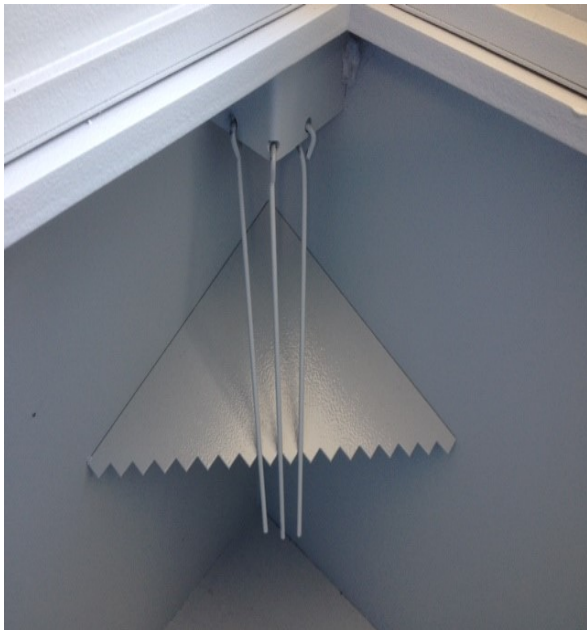

DRS BT Floor Safe

The **DRS BT Floor Safe** is certified and approved for security standard S2 (EN14450) insurance rating and is available in various sizes. The lid of the safe and the hydraulic arm will give you easy access to your valuable items built into the floor.

Features:

-  Double bitted key lock
-  Models BT 2 & BT 4 have a deposit opening
-  Designed to be built into the Floor

Burglary Resistant Classification

EN14450 S2

UK Cover
Cash: £4,000
Valuables £40,000

Fire Resistant Classification

DIN 4102

DIN 4102 is an EN construction standard, which means that these units are not fire tested.

Code	Model	Outside Dimensions (mm) h x w x d	Inside Dimensions (mm) h x w x d	Volume (ltr)	Weight (kg)	Shelves
151001101	BT 1	540 x 440 x 330	350 x 424 x 314	47	49	N/A
151001201	BT2	540 x 490 x 330	350 x 484 x 314	53	51	N/A
151001301	BT 3	540 x 540 x 430	350 x 524 x 414	76	55	N/A
151001401	BT 4	540 x 600 x 430	350 x 584 x 414	85	58	N/A

Bolt Down Fixing
Floor

Lock Type
Key

Lock Certification
Double Bitted

Colour
Grey

DRS BT Floor Safe

The Range

Features

Keys supplied:	2 x Double bitted
Key retaining:	Key Lock-Yes
Thickness of bolts:	19 mm
Fixing:	Must be built into the floor
Dimensions of Deposit opening (H x W):	110mm x 63mm
Additional Info:	BT 2 & BT 4 - 10 x Deposit safe boxes are included
Colour:	Grey-RAL 7035
Warranty Period:	2 years