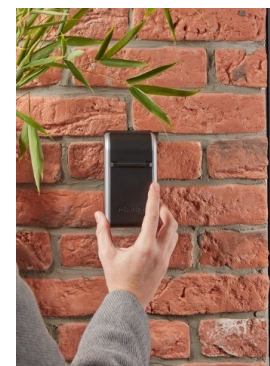

# 5481EURD – Wall Mounted Key Lock Box

Ideal to store, protect and share keys for Construction Sites, Small Businesses, Home Care Services...

- Solid construction with resistant metal body
  - Better resistance to different type of attacks
- Increased storage capacity – Up to x2,5 capacity\*
  - Enables secure storage of key fobs, key cards and larger keys
- 4-dial set-your-own combination
  - Keyless convenience – more than 10,000 possible combinations
- Large and spaced dials with easy-to-read digits
  - Easy to use, turn and read
- Side handles “Pull to Open” opening
  - Easy opening of the front door with one hand
- Plastic full front weather cover
  - Protects the Select Access from the elements and offers more discretion
- Wall mount design for permanent installation
  - Mounting Kit included
- Limited Lifetime Warranty
  - Provides peace of mind from a brand you can trust